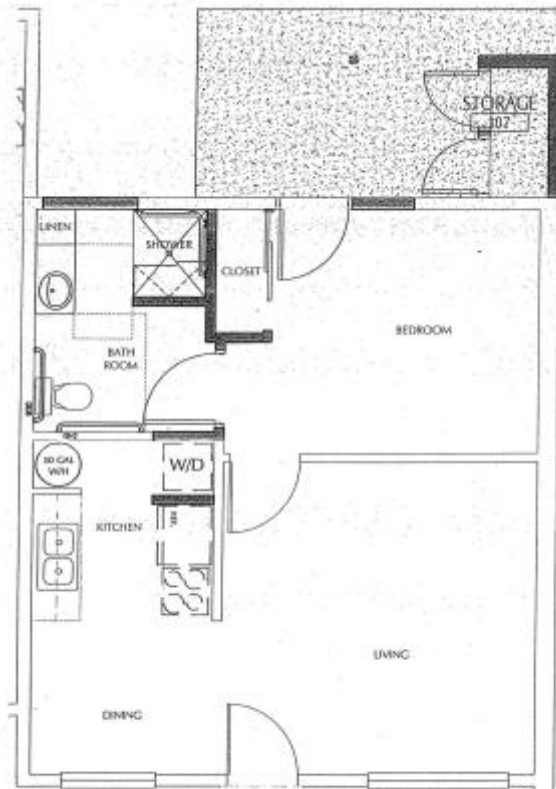

ALDER/ASH  
SCALE: 3/8" = 1'-0"

## Alder & Ash

Alder (510 sq. ft.) & Ash (540 sq. ft.) are one-bedroom apartments. Ideal for a couple or single.

## Aspen

Our unique 585 sq. ft., one bedroom this is our only unit with outdoor storage and a covered front patio.

ASPEN  
SCALE: 3/8" = 1'-0"